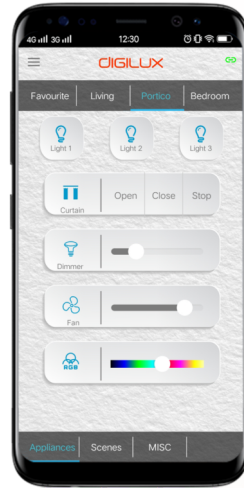

Glittering glass panels, mildly backlit touch switches, metal, glass, wooden & acrylic finishes is theme of our Fusion Smart Touch Console.

Wood

Glass

Marble

Aluminum

Vector

NanoTouch Switches

With NanoTouch Digilux offers a entry level modular and simplified theme of home automation. It eliminates the size restriction making it a true retrofit product with uniform 2 Module size for all types of controls. It is designed to fit with multiple options of switch plates.

While our Motion Sensors controls the lights based on movement, our Temperature & Humidity Sensor helps in controlling of Airconditioners based on climatic conditions & other parameters.

Magnetic Door Contacts & Gas Leak Sensors seamlessly connects with our Automation Touch Consoles to secure your home.

Wall mount
PIR sensor

Ceiling mount PIR

Carbon monoxide
sensor

Door contact sensor

Temperature &
humidity sensor

Gas leak detector

Smoke detector

Voice Control

Digilux Smart App

Now turn off from anywhere with your smartphone. Digilux systems come with the latest in Android & iOS applications giving you complete control over your home while away or at home.

Digilux is compatible with Alexa & Google Home