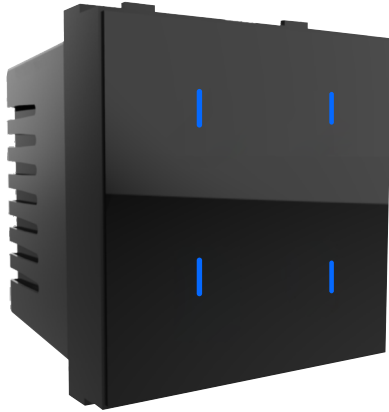

Finely crafted full glass panel from **crystal series** available in various sizes eliminates the need of switch plates

Brushed Aluminum

Marble

Wood

Glass

4 Module Touch Console

2 Module Touch Console

Fusion Series

Glittering glass panels, mildly backlit touch switches, metal, glass, wooden & acrylic finishes is theme of our Fusion Smart Touch Console.

Wood

Glass

Marble

Aluminum

Vector

NanoTouch Switches

With NanoTouch Digilux offers a entry level modular and simplified theme of home automation. It eliminates the size restriction making it a true retrofit product with uniform 2 Module size for all types of controls. It is designed to fit with multiple options of switch plates.

Inwall Series

Designed to coexist with conventional switches Digilux brings to you its elaborate Inwall Range.

Our Inwall modules fits behind the traditional switches providing you the same comfort of automation making it more affordable. It also provides the flexibility to upgrade to Touch Switches.