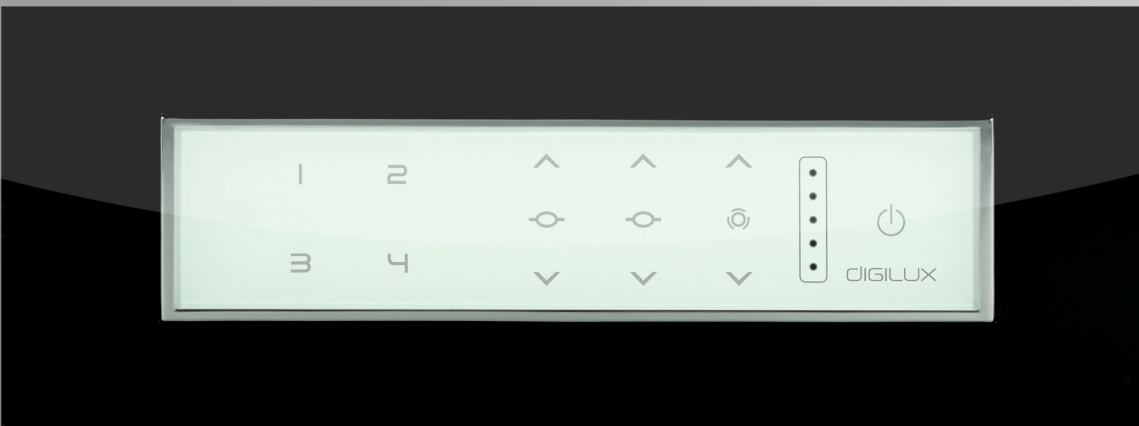

Glittering glass panels, mildly backlit touch switches, metal, glass, wooden & acrylic finishes is theme of our Fusion Smart Touch Console.

Wood

Glass

Marble

Aluminum

Vector

NanoTouch Switches

With NanoTouch Digilux offers a entry level modular and simplified theme of home automation. It eliminates the size restriction making it a true retrofit product with uniform 2 Module size for all types of controls. It is designed to fit with multiple options of switch plates.

Inwall Series

Designed to coexist with conventional switches Digilux brings to you its elaborate Inwall Range.

Our Inwall modules fits behind the traditional switches providing you the same comfort of automation making it more affordable. It also provides the flexibility to upgrade to Touch Switches.